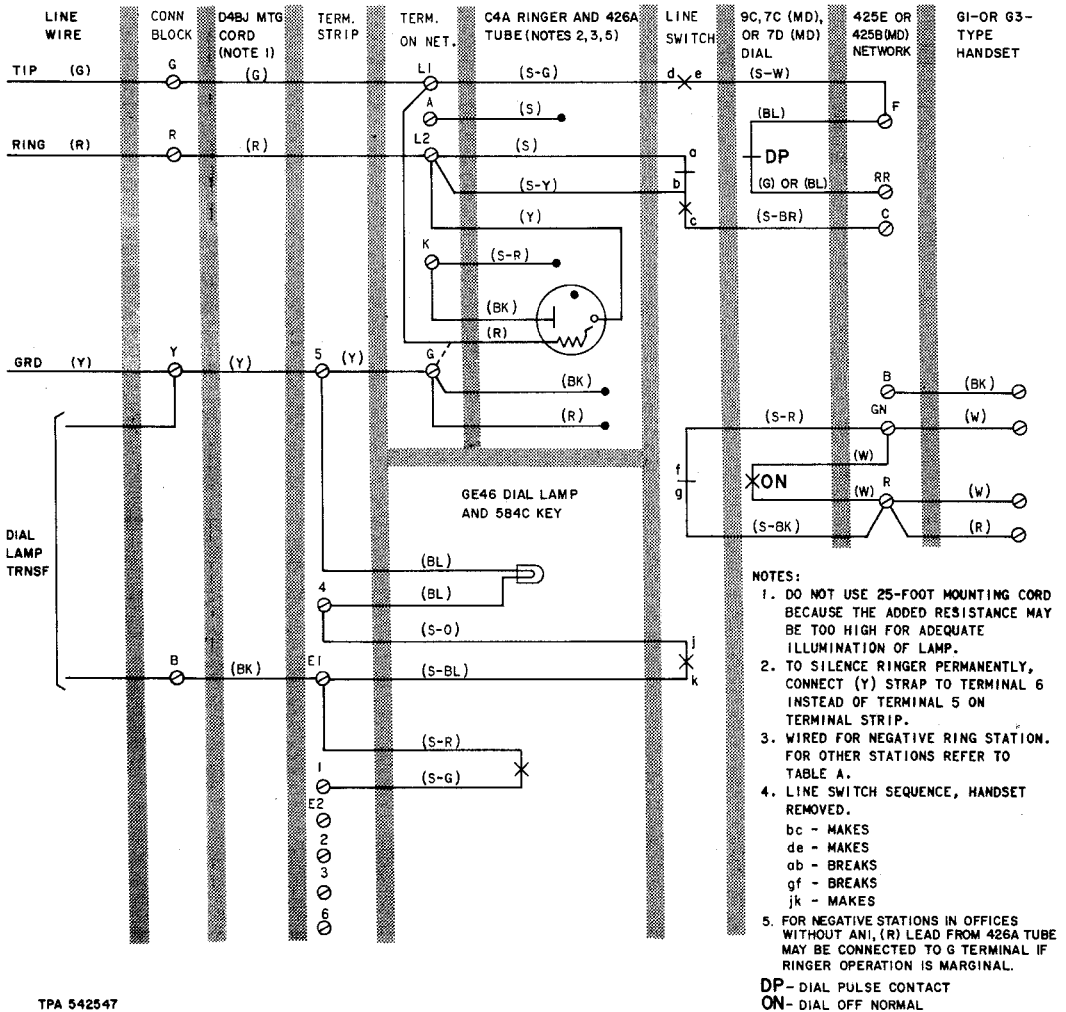

SERVICE

501U TELEPHONE SETS

1. GENERAL

1.01 Reissued to add nontechnical changes to Fig. 1 and Table A.

TPA 542547

Fig. 1—501U (MD) Telephone Set, Connections

TABLE A
LINE, RINGER, AND TUBE CONNECTIONS

WIRE OR LEAD		NEGATIVE (-) PARTIES		POSITIVE (+) PARTIES	
		RING	TIP	RING	TIP
Trnsf Leads at Conn Block		Y B	Y B	Y B	Y B
Mtg Cord at Conn Block	R	R	G	R	G
	G	G	R	G	R
	Y	Y	Y	Y	Y
	BK	B	B	B	B
Mtg Cord in Set	R	L2	L2	L2	L2
	G	L1	L1	L1	L1
	Y	5	5	5	5
	BK	E1	E1	E1	E1
Ringer Leads (See Note 2, Fig. 1)	R	L1	L1	L2	L2
	BK	G	G	L2	L2
	S	A	A	A	A
	S-R	K	K	K	K
Tube Leads	R	L1 or G	L1 or G	L2	L2
	BK	K	K	K	K
	Y	L2	L2	G	G