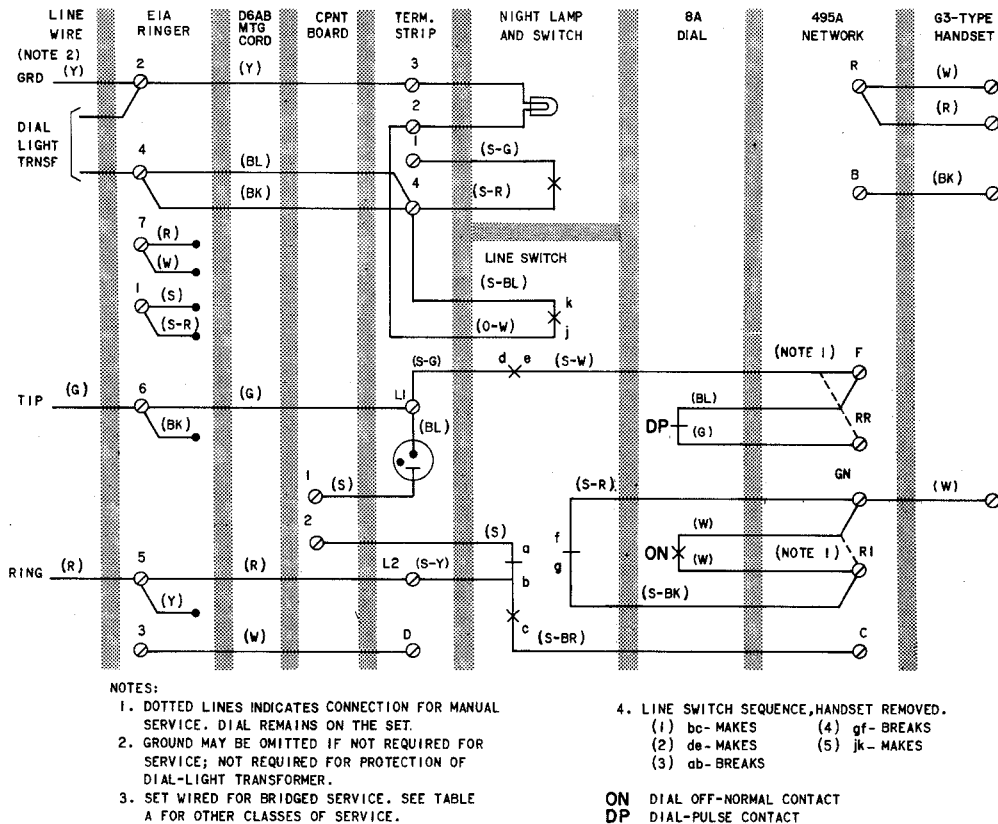

SERVICE

701D TELEPHONE SETS

1. GENERAL

1.01 Reissued to add nontechnical changes to Fig. 1.

Fig. 1—701D (MD) Telephone Set, Connections

TABLE A
LINE AND RINGER CONNECTIONS

WIRE OR LEAD		INDIVIDUAL OR BRIDGED	RING PARTY	TIP PARTY
Ringer	R	7	7	7
	S-R	1	1	1
	BK	6	2	2
	S	1	1	1
Capacitor in Ringer	W	7	7	7
	Y	5	5	6
Mtg Cord at Ringer	R	5	5	6
	G	6	6	5