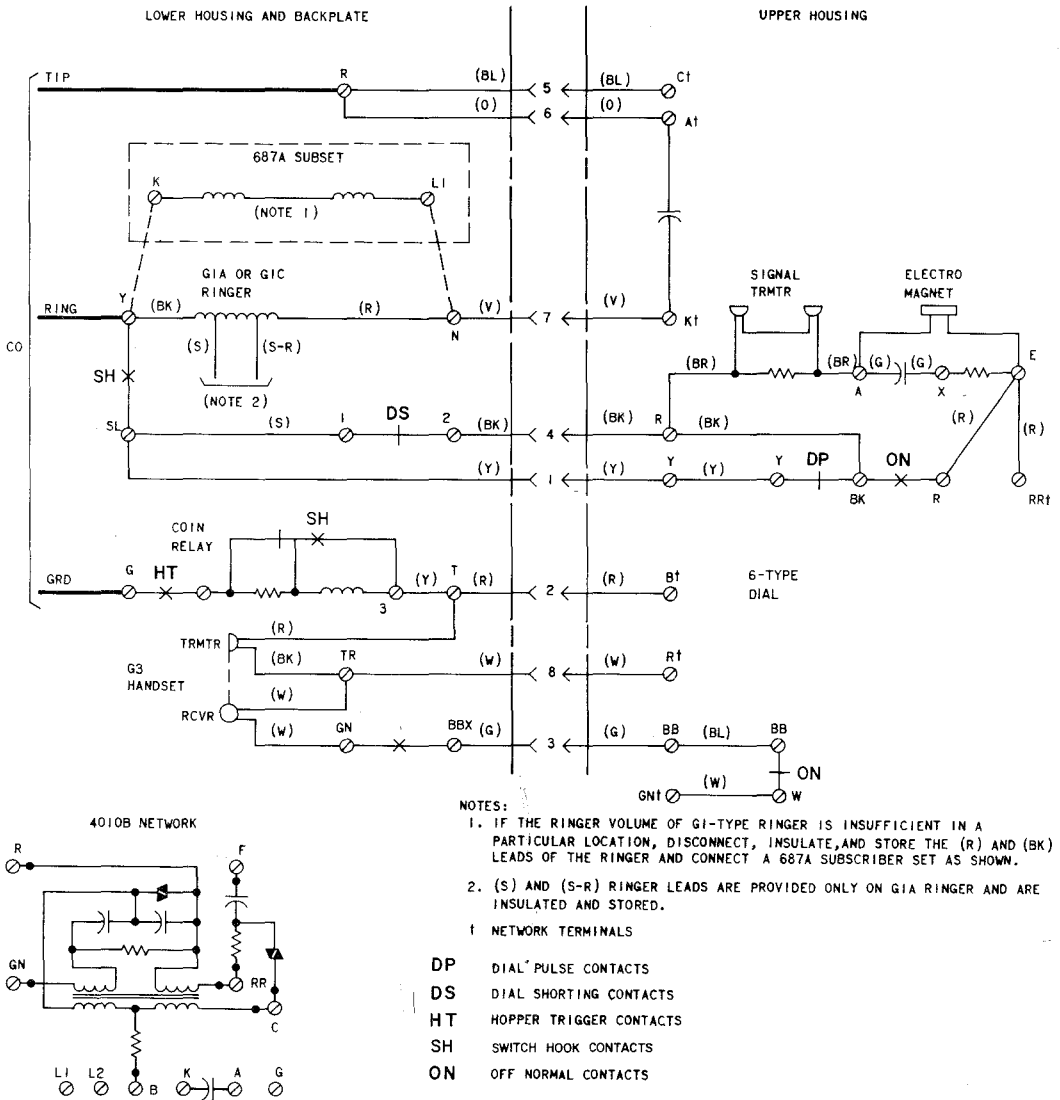

**SERVICE**  
**COIN COLLECTORS**  
**236-TYPE**

**1. GENERAL**

**1.01** This section provides connection information for the 236G coin collector.

**1.02** Information in this section was formerly contained in Section 506-322-400 which is hereby canceled.

**1.03** Refer to Division 506, section entitled: Reference, Coin Collectors—235, 236-, and 1235- type for additional information on these sets.

**2. CONNECTION INDEX**

Fig. 1—236G Coin Collector, Connections

Fig. 1—236G Coin Collector, Connections