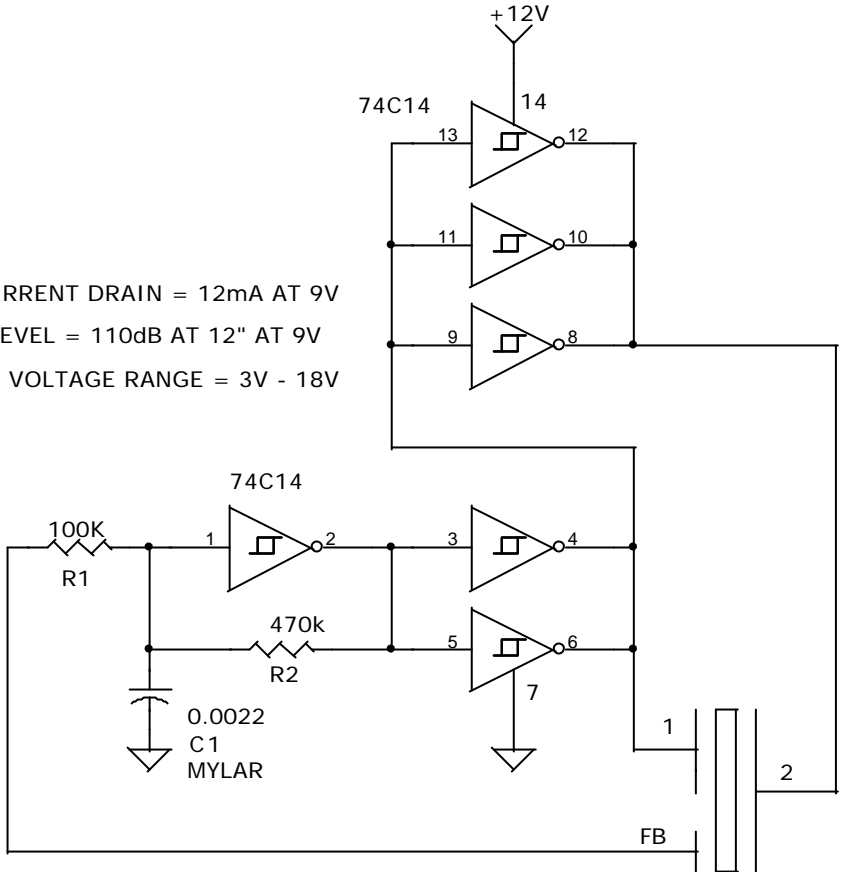

BEEPING CURRENT DRAIN = 12mA AT 9V
 SOUND LEVEL = 110dB AT 12" AT 9V
 OPERATING VOLTAGE RANGE = 3V - 18V

CONTINUOUS TONE

PIEZO ELECTRIC ALARM
 PANASONIC EFB-BD32B21

TOP VIEW