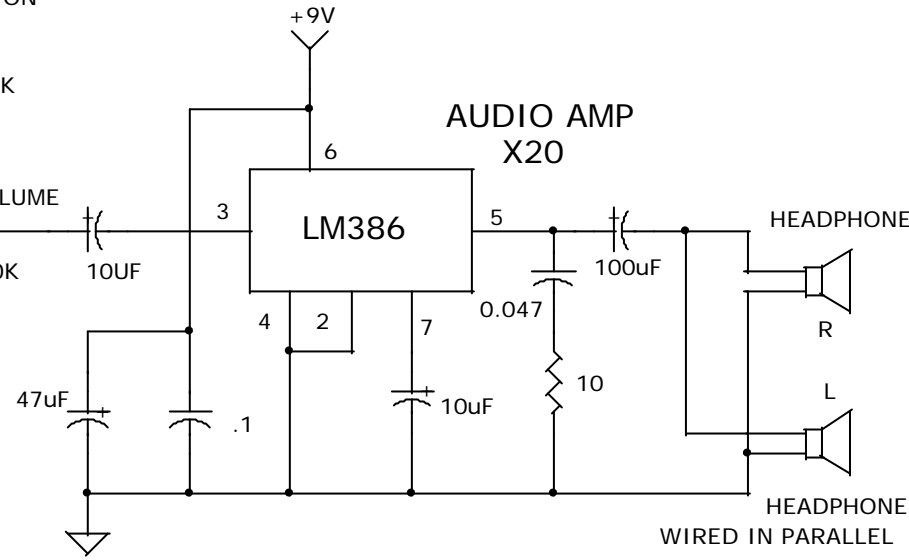

LOW PASS FILTER
 FILTERS OUT 10KHz CARRIER
 PASSES 3KHz OR LESS

AUDIO AMP
 X20

HEADPHONE
 R
 L
 HEADPHONE
 WIRED IN PARALLEL